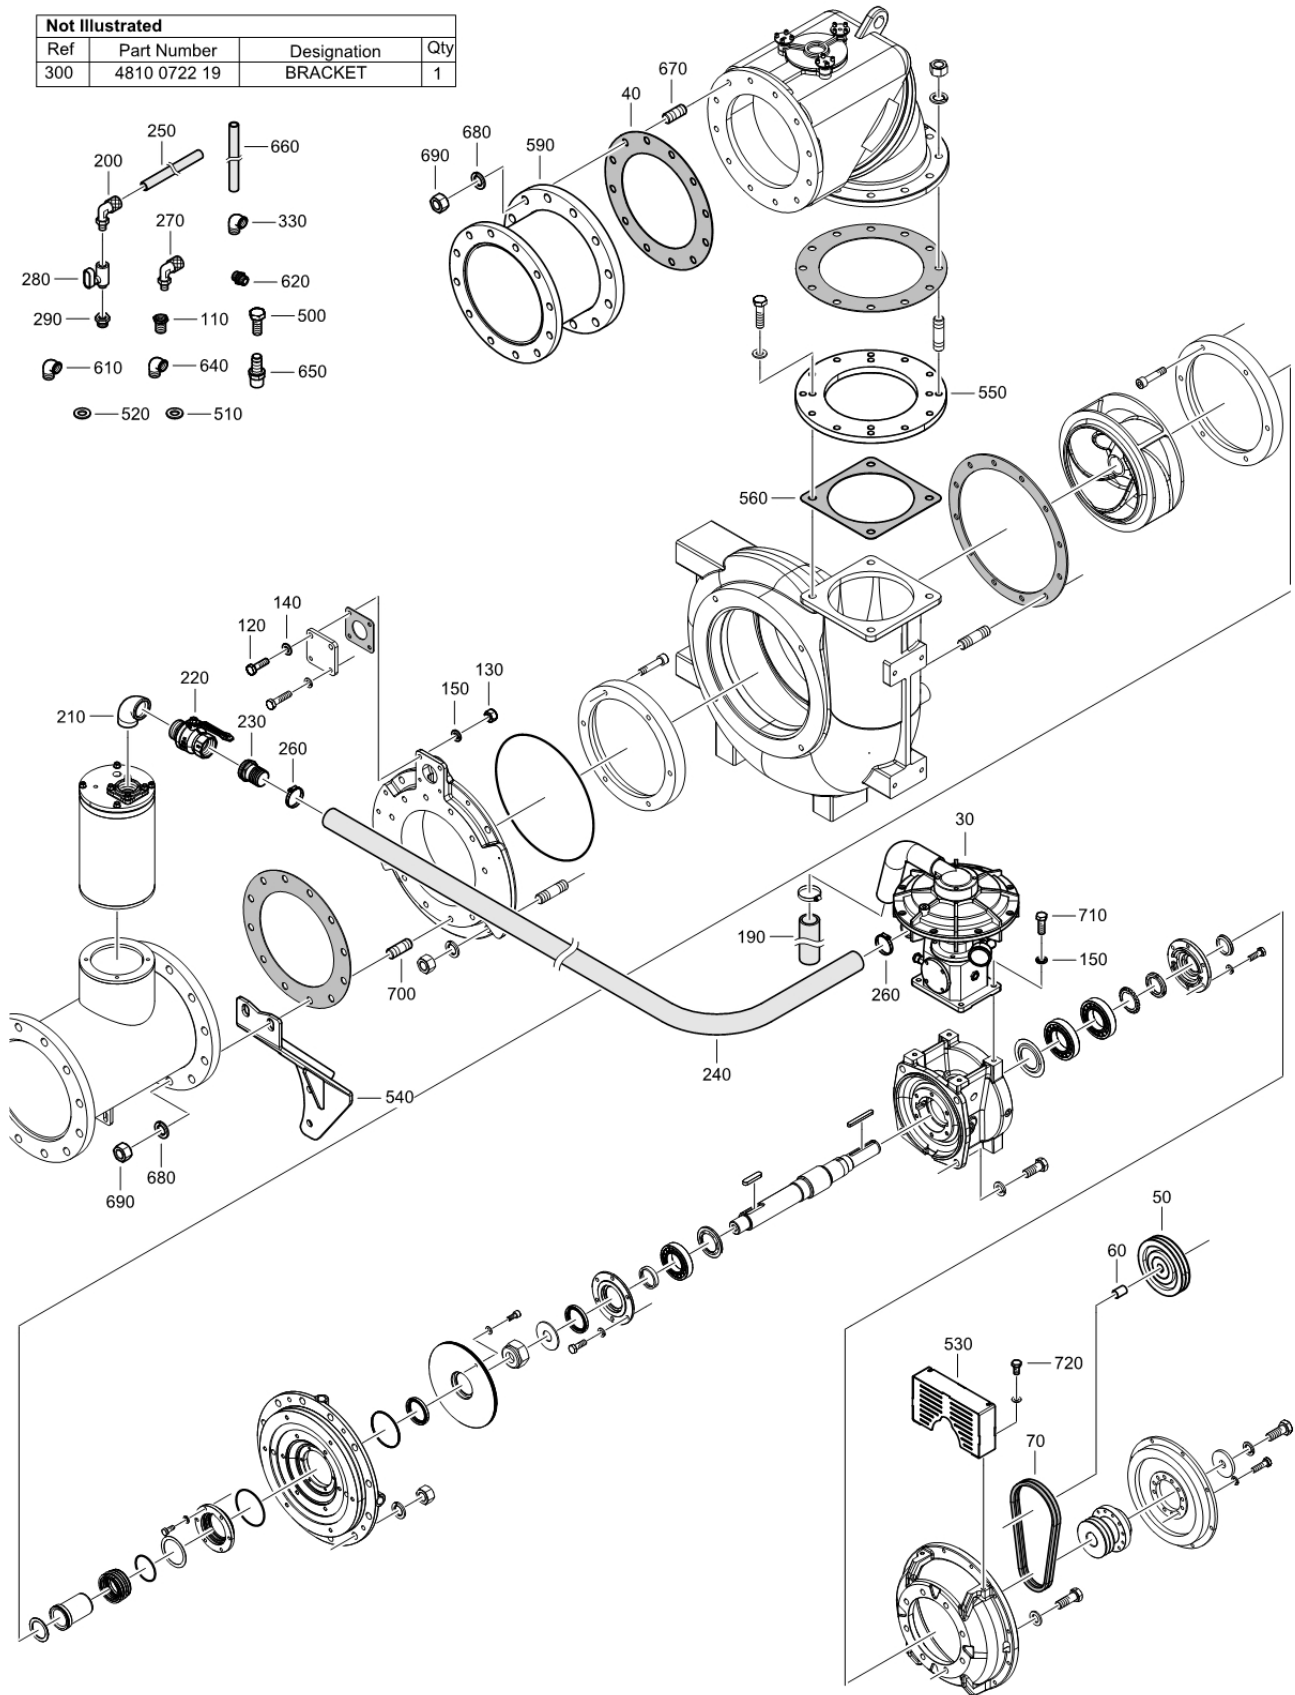

Not Illustrated			
Ref	Part Number	Designation	Qty
300	4810 0722 19	BRACKET	1