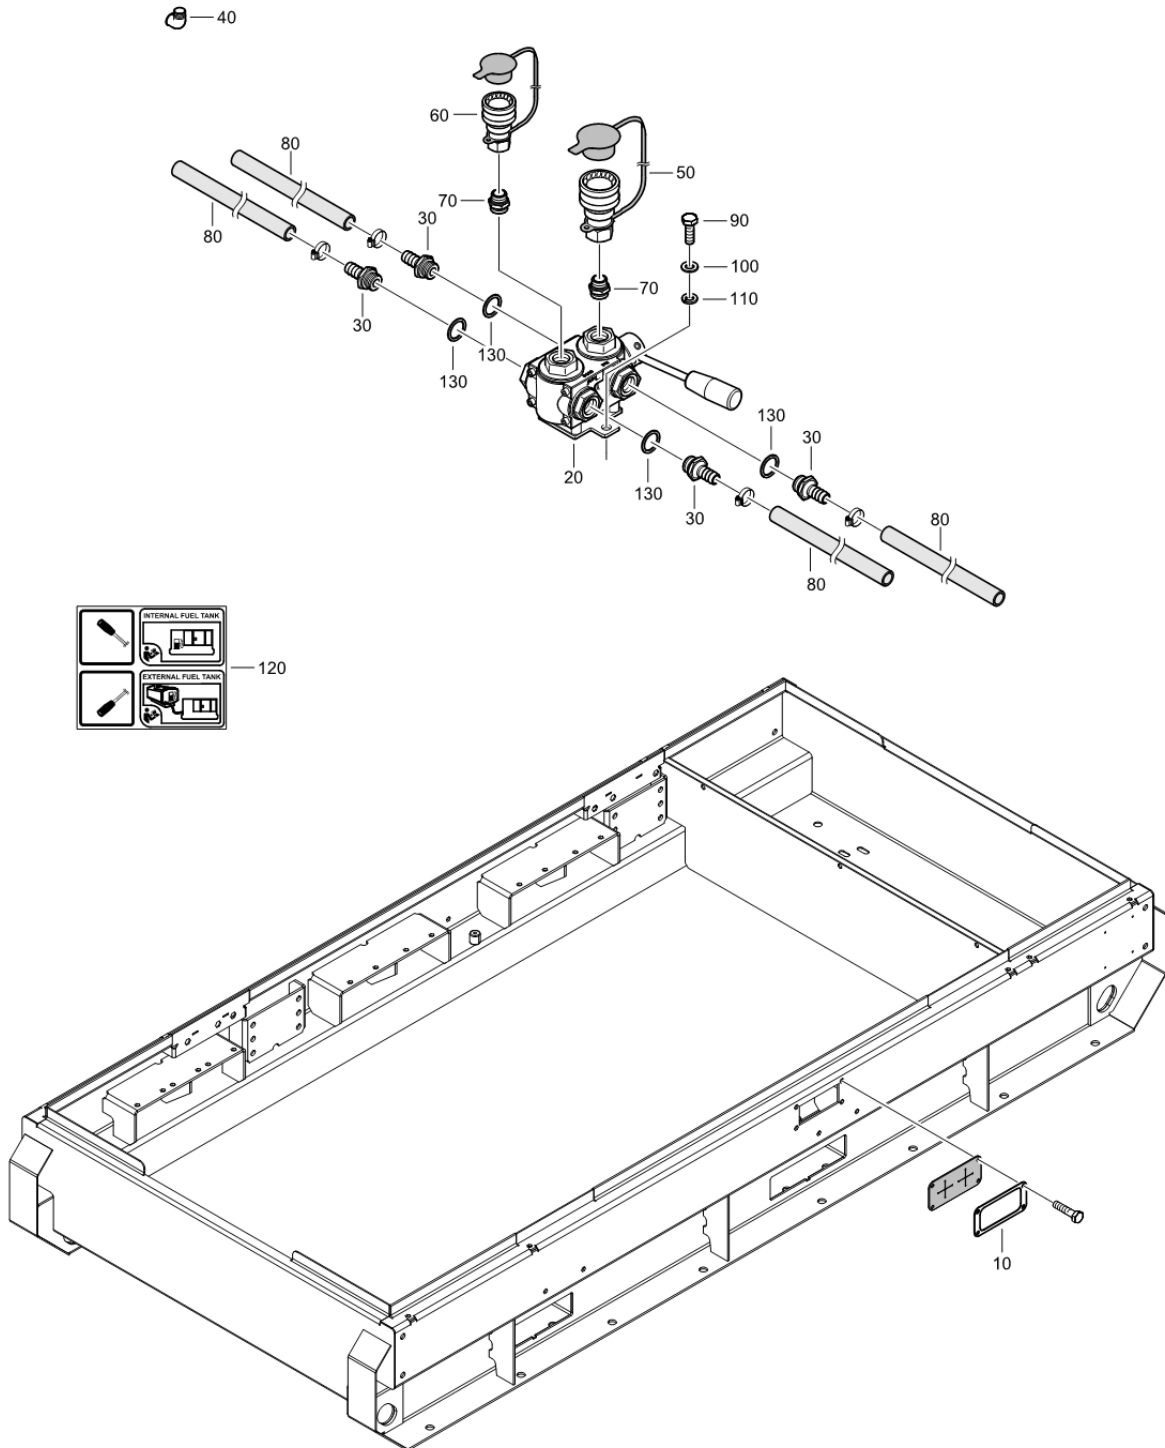

Not Illustrated			
Ref	Part Number	Designation	Qty
5	4810 0771 84	SUPPORT	1