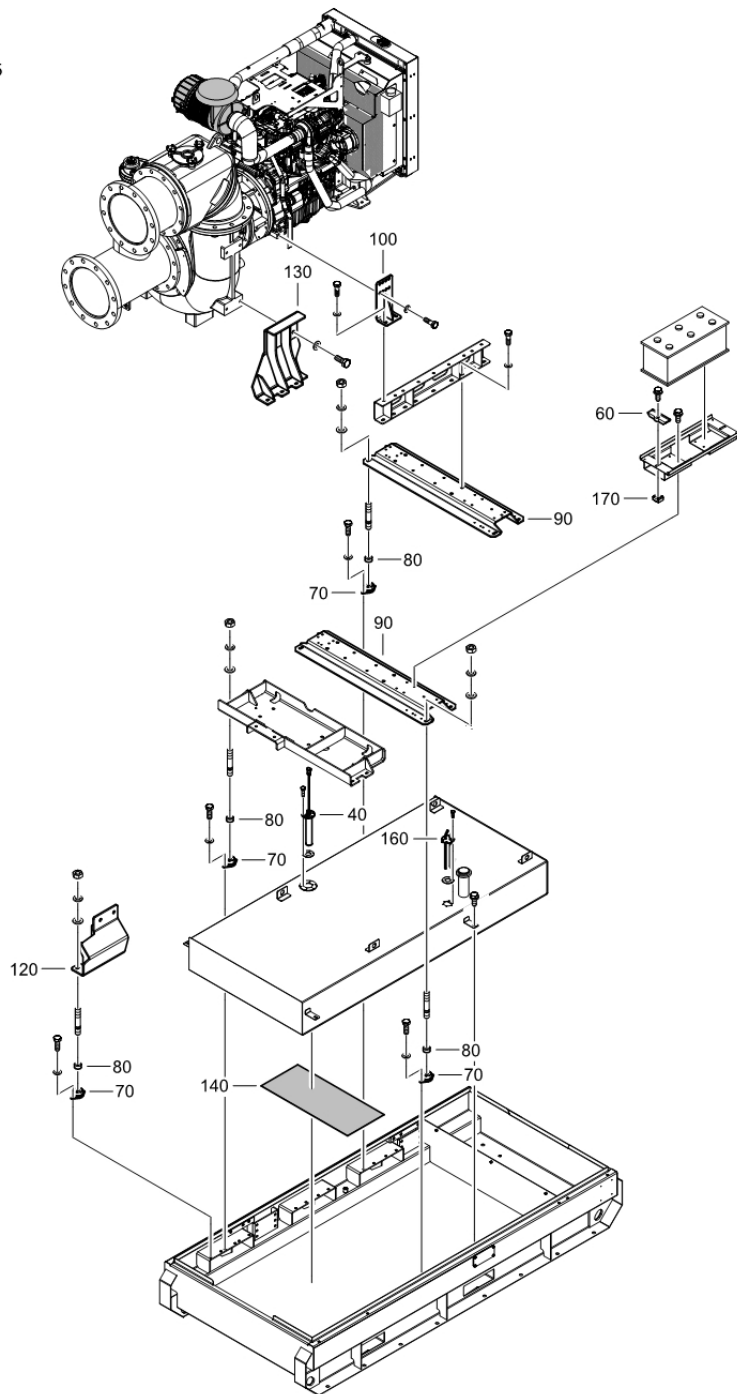

Not Illustrated			
Ref	Part Number	Designation	Qty
230	4810 0801 54	BOX	1