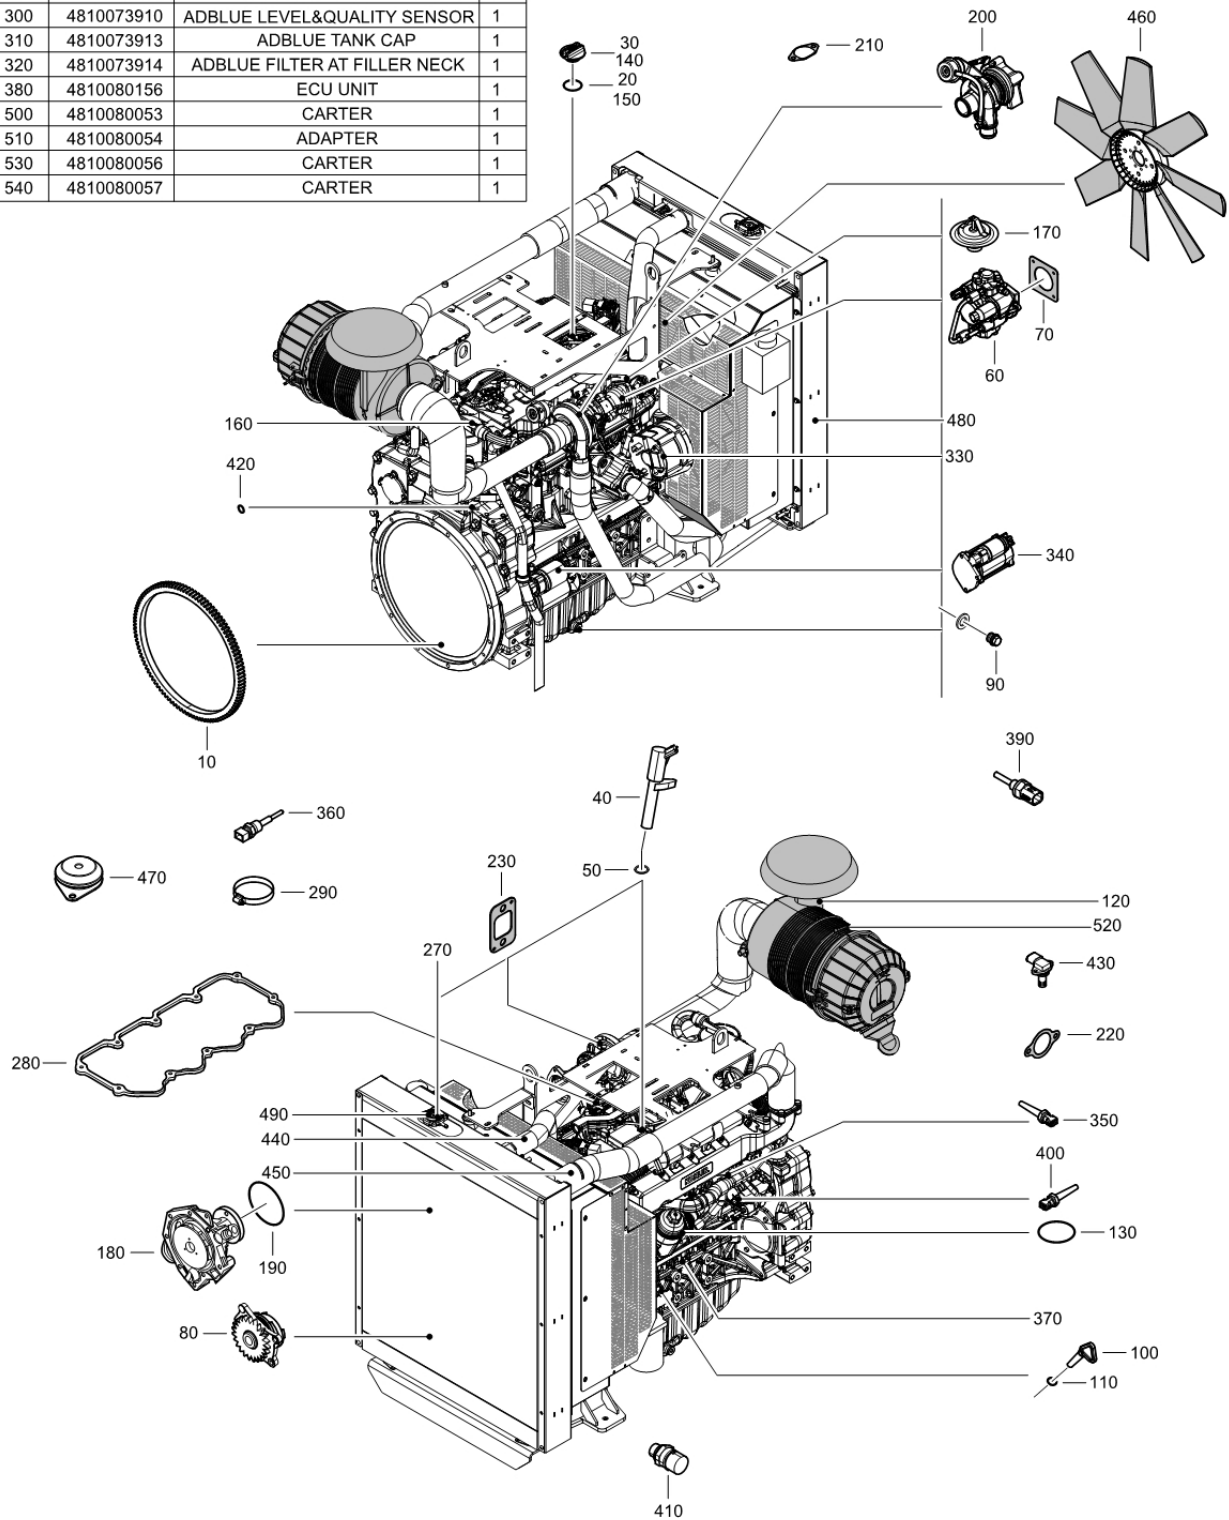

Not Illustrated			
Ref	Part Number	Designation	Qty
240	4810073903	ADBLUE TANK	1
250	4810073904	ADBLUE SUPPLY MODULE	1
260	4810073905	ADBLUE SOLENOID PARKER	1
300	4810073910	ADBLUE LEVEL&QUALITY SENSOR	1
310	4810073913	ADBLUE TANK CAP	1
320	4810073914	ADBLUE FILTER AT FILLER NECK	1
380	4810080156	ECU UNIT	1
500	4810080053	CARTER	1
510	4810080054	ADAPTER	1
530	4810080056	CARTER	1
540	4810080057	CARTER	1