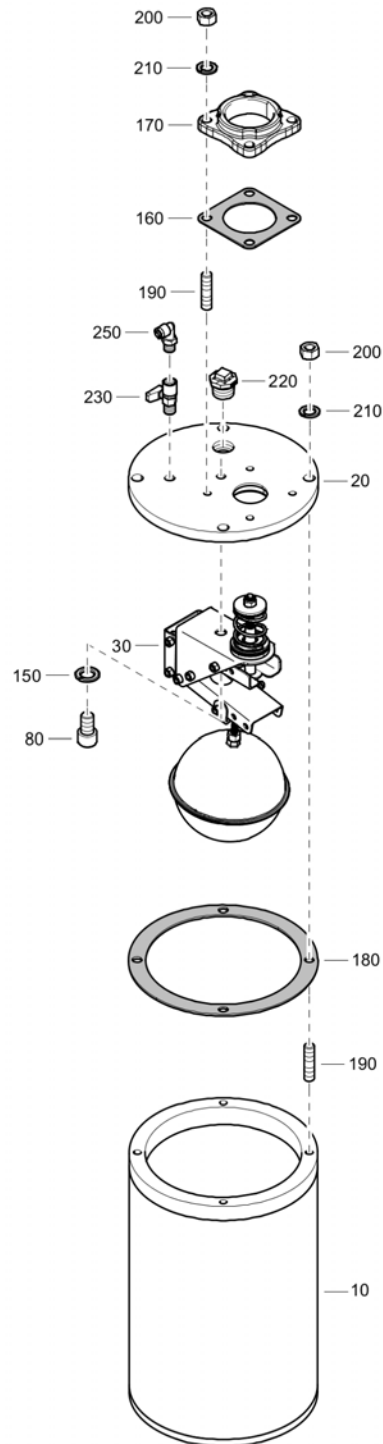

Kennz	Qty	Nummer	Bezeichnung	Spezifikationen
-	1	4810076623	AIR SEPARATOR	
10	1	4810074210	CASING	
20	1	4810074211	COVER	
30	1	4810070928	SEPARATOR FLOAT ASSEMBLY	
80	1	4810001912	SCREW	
150	1	4810001685	WASHER	
160	1	4810005676	FLANGE GASKET	
170	1	4810074212	FLANGE	
180	1	4810069758	GASKET	
190	8	4810001824	STUD	
200	8	4810001421	NUT	
210	8	4810001680	LOCK WASHER	
220	1	4810024985	PLUG	
230	1	4810065657	TAP	
250	1	4810068655	ELBOW