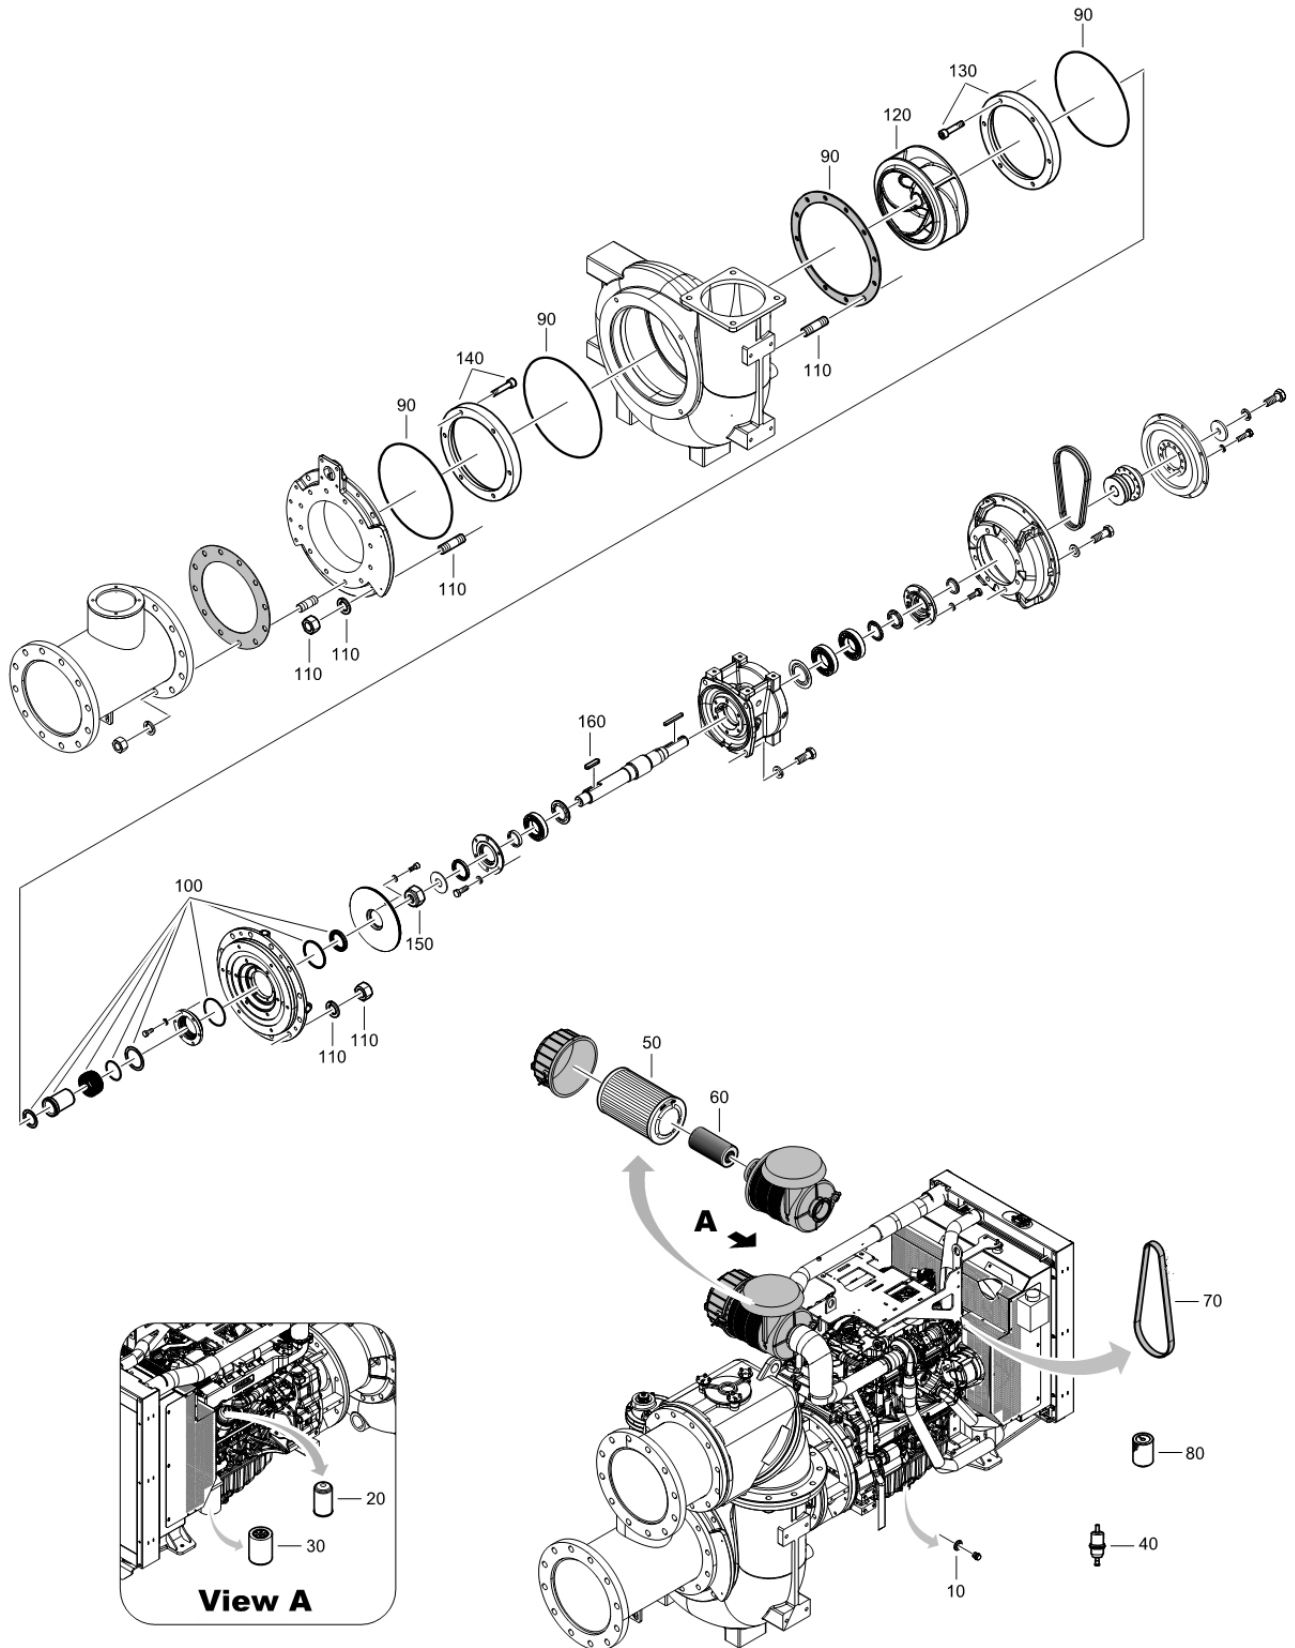

Kennz	Qty	Nummer	Bezeichnung	Spezifikationen
-	1	4810080160	SERVICE PACK 500 HR	
10	1	4810060529	GASKET OIL PLUG	
20	1	4810060605	OIL FILTER CARTRIDGE	
30	1	4810060610	FUEL FILTER ELEMENT	
40	1	4810072802	FUEL PRE-FILTER	
50	1	4810080157	AIR FILTER CARTRIDGE	
60	1	4810080158	Filter cartridge	
-	1	4810080161	SERVICE PACK 2000 HR	
10	1	4810060529	GASKET OIL PLUG	
20	1	4810060605	OIL FILTER CARTRIDGE	
30	1	4810060610	FUEL FILTER ELEMENT	
40	1	4810072802	FUEL PRE-FILTER	
50	1	4810080157	AIR FILTER CARTRIDGE	
60	1	4810080158	Filter cartridge	
70	1	4810072492	POLY V-BELT	
80	1	4810073906	ADBLUE FILTER	
-	1	4810079868	SEAL KIT	
90	1	4810077609	GASKETS SET	
100	1	4810077348	MECHANICAL SEAL ASSEMBLY	
90	1	4810077609	GASKETS SET	
-	2	4810005556	CASING GASKET	
-	1	4810053649	O-RING	
-	1	4810073509	O RING	
-	1	4810057153	O-RING	
110	1	4810077610	SET OF SCREWS	
-	24	4810001840	STUD	
-	24	4810056292	LOCK WASHER	
-	24	4810001426	NUT	
-	6	4810070103	SCREW	
-	6	4810016093	SCREW	
-	1	4810072488	WEAR PART KIT	
120	1	4810067309	IMPELLER	
130	1	4810057708	WEAR PLATE J300 G COMPL	
140	1	4810072483	WEAR PLATE SET	
150	1	4810006936	IMPELLER NUT	
160	1	4810001629	Schlüssel	
-		000000000-	ENGINE OIL	
-	1	4810080069	PAROIL MS 1L (0.26 GALLON)	
-	1	1615595300	CAN PAROIL E 5L (1.32 GALLON)	
-	1	1630013501	OIL CAN PAROIL EXTRA 5L	
-	1	1630013601	OIL CAN PAROIL EXTRA 20L	
-		000000000-	ENGINE OIL	
-	1	1630013401	CAN PARCOOL GREEN 5L	
-	1	1630013406	CAN PARCOOL GREEN 20L